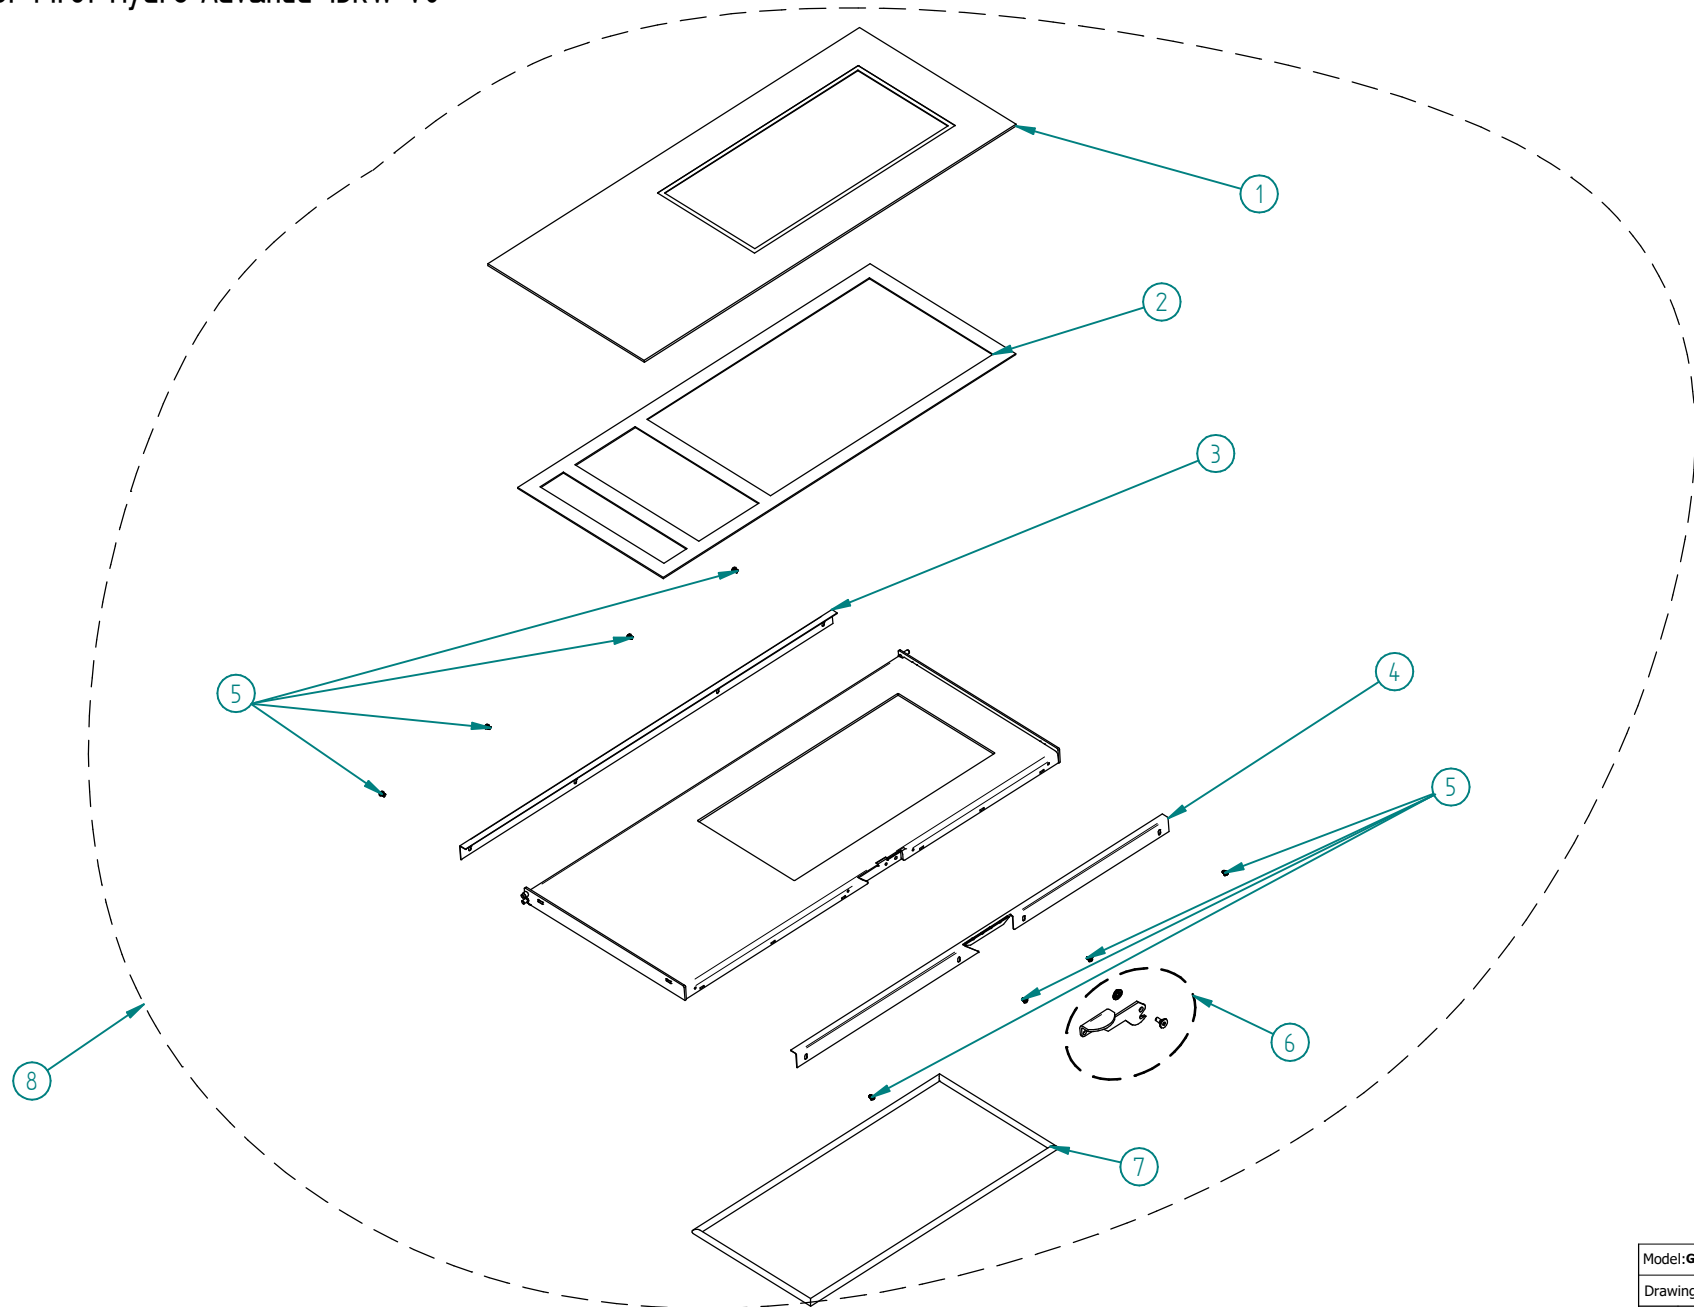

First Hydro Advance 13kW V0

Model:	First Hydro Advance 13 kW
Drawing no.:	000566202005000
Version:	000
Date:	18/05/2020
Page:	1 / 1

Glass Door First Hydro Advance 13kW V0

Model:	Glass Door First Hydro Adv 13kW
Drawing no.:	000567202005000
Version:	000
Date:	20/06/2020
Page:	1 / 1